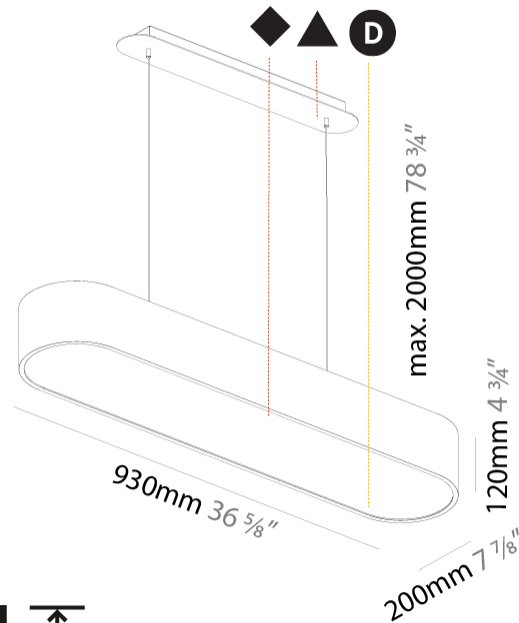

GENERAL

Series: Smoothy
Subseries: Smoothline
Brand: Prolicht
Division: Architectural
Mounting Type: Suspension
Mounting Location: Ceiling
Subcategory: Ambient

PHYSICAL

Shape: Oval
Length (mm): 930
Length (in): 36 5/8
Width (mm): 200
Width (in): 7 7/8
Height (mm): 120
Height (in): 4 3/4
Max. Overall Height (mm): 2120
Max. Overall Height (in): 82 1/2
Light Distribution: Direct
Weight (kg): 6.973
Weight (lbs): 15.34
Diffuser: PMMA - Opal or Micro-Prism
Fixture Finish: SSR / BKV / CWI / CRY / HAB / UFT / ITA / RUA / FTG / MYG / LOD / PUS / FRO / FUP / KIA / POP / BLS / SPG / MEY / GOH / GUM / CHC / COM / ABZ / JAG / OBR / MOS / ROR
Fixture Material: Extruded Aluminum / Steel
Cable Details: 2000mm / 78 3/4"

ELECTRICAL

Lamp Type: LED (Zhaga Standard)
Input Wattage (W): 31.5
Total Output Wattage (W): 27
Dimming: Tri-Mode (Non-Dimming and Phase Dimming (120Vac only) and 0-10V Dimming)
Driver Included: Yes
Driver Location: Integrated
Driver Type: Constant Current - Universal
Driver Class: Class 2
Input Voltage (V): 120 - 277
Constant Current (MA): 500

LED

Number of LEDs: 9
Color Temperature (°K): 3000 / 3500 / 4000
Max. Delivered Lumen (lm): 2190 / 2362 / 2410
Nominal Lumen (lm): 3285lm
CRI: >80 CRI
Lamp Life (hrs): 50000

OPTICAL

RATINGS AND CERTIFICATIONS

Certified By: Certified for North American Standards
IP rating: IP20