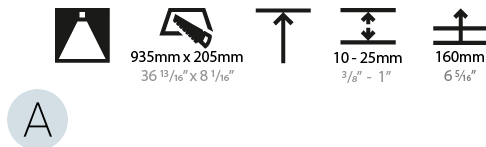

GENERAL

Series: Smoothy
Subseries: Smoothline
Brand: Prolicht
Division: Architectural
Mounting Type: Recessed
Mounting Location: Ceiling
Subcategory: Ambient

PHYSICAL

Shape: Oval
Length (mm): 952
Length (in): 37 1/2
Width (mm): 222
Width (in): 8 3/4
Depth (mm): 150
Depth (in): 5 7/8
Ceiling Thickness (mm): 10 / 12.5 / 15 / 25
Ceiling Thickness (in): 3/8 or 1/2 or 9/16 or 1
Min. Recessing Depth (mm): 160
Min. Recessing Depth (in): 6 5/16
Light Distribution: Direct
Weight (kg): 5.93
Weight (lbs): 13.05
Diffuser: PMMA - Opal or Micro-Prism
Fixture Finish: SSR / BKV / CWI / CRY / HAB / UFT / ITA / RUA / FTG / MYG / LOD / PUS / FRO / FUP / KIA / POP / BLS / SPG / MEY / GOH / GUM / CHC / COM / ABZ / JAG / OBR / MOS / ROR
Fixture Material: Extruded Aluminum / Steel
Cut-out Measurements: 935mm / 36 13/16" x 205mm / 8 1/16"

ELECTRICAL

Lamp Type: LED (Zhaga Standard)
Input Wattage (W): 31.9
Total Output Wattage (W): 27
Dimming: Tri-Mode (Non-Dimming and Phase Dimming (120Vac only) and 0-10V Dimming)
Driver Included: Yes
Driver Location: Integrated
Driver Type: Constant Current - Universal
Driver Class: Class 2
Input Voltage (V): 120 - 277
Constant Current (MA): 500

LED

Color Temperature (°K): 3000 / 3500 / 4000
Max. Delivered Lumen (lm): 2140 / 2303 / 2350
CRI: >80 CRI
Lamp Life (hrs): 50000

OPTICAL

RATINGS AND CERTIFICATIONS

Certified By: Certified for North American Standards
IP rating: IP20

PROJECT
TYPE
SPECIFIER
QUANTITY
DATE