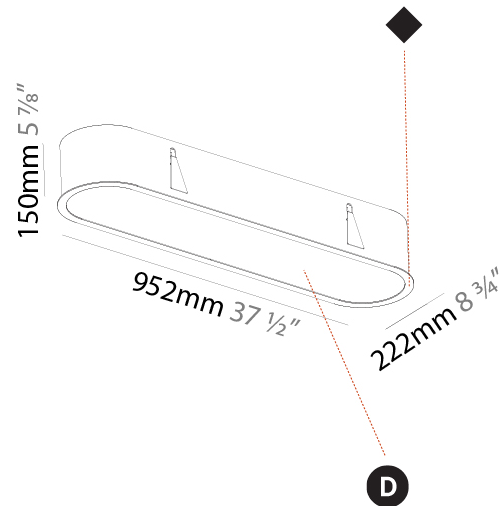

GENERAL

Series: Smoothy
Subseries: Smoothline
Brand: Prolicht
Division: Architectural
Mounting Type: Recessed
Mounting Location: Ceiling
Subcategory: Ambient

PHYSICAL

Shape: Oval
Length (mm): 952
Length (in): 37 1/2
Width (mm): 222
Width (in): 8 3/4
Depth (mm): 150
Depth (in): 5 7/8
Ceiling Thickness (mm): 10 / 12.5 / 15 / 25
Ceiling Thickness (in): 3/8 or 1/2 or 9/16 or 1
Min. Recessing Depth (mm): 160
Min. Recessing Depth (in): 6 5/16
Light Distribution: Direct
Weight (kg): 5.93
Weight (lbs): 13.05
Diffuser: PMMA - Opal or Micro-Prism
Fixture Finish: SSR / BKV / CWI / CRY / HAB / UFT / ITA / RUA / FTG / MYG / LOD / PUS / FRO / FUP / KIA / POP / BLS / SPG / MEY / GOH / GUM / CHC / COM / ABZ / JAG / OBR / MOS / ROR
Fixture Material: Extruded Aluminum / Steel
Cut-out Measurements: 935mm / 36 13/16" x 205mm / 8 1/16"

ELECTRICAL

Lamp Type: LED (Zhaga Standard)
Input Wattage (W): 31.9
Total Output Wattage (W): 27
Dimming: Tri-Mode (Non-Dimming and Phase Dimming (120Vac only) and 0-10V Dimming)
Driver Included: Yes
Driver Location: Integrated
Driver Type: Constant Current - Universal
Driver Class: Class 2
Input Voltage (V): 120 - 277
Constant Current (MA): 500

LED

Color Temperature (°K): 3000 / 3500 / 4000
Max. Delivered Lumen (lm): 2140 / 2303 / 2350
CRI: >80 CRI
Lamp Life (hrs): 50000

OPTICAL

RATINGS AND CERTIFICATIONS

Certified By: Certified for North American Standards
IP rating: IP20

PROJECT
TYPE
SPECIFIER
QUANTITY
DATE